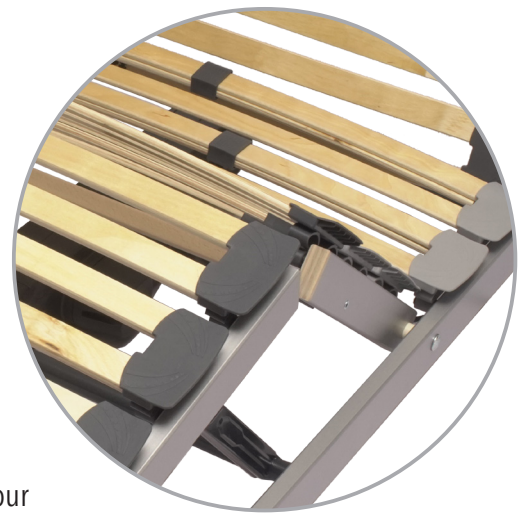

GET
COMFORT BY
PRESSING A
BUTTON

CONTRADOL MOTOR

- MEDICAL BED
- More than just resting
- You can get comfortable just by pressing a button (at any time your body will be in the correct position)
- Spend some quality time in your bed

An innovative bed base that will release and even eliminate many different health problems. It was invented with the help of well-known Slovenian medical doctor, who has many years of experience on how to release the pain in our bodies. Because of its unique adaptation in the upper and lower part of the body (the only bed base like this on the market), this bed base offers you 99,99% adaptation to your needs and helps you remove an unpleasant feeling during sleep. By pressing a button, you can simply change the inclination of the upper and lower part of the body. With adjustment like that, your neck, thoracic and lumbar-cross section of the spine will be relieved.

**EASY AND
COMFORTABLE
SLEEP**

CHARACTERISTICS

Regulators for firmness in the lumbar area

Elastic covers reach to the outside edge of the longitude slat

The possibility of raising the head and foot part with the help of the engine

SBS covers

TECHNICAL DETAILS

Height of the bed base: 8cm

Number of slats: 26/28 birch slats

Deliverable dimensions: 80,90,100,120,140 x 190/200cm

GUARANTEE

2 years from the date of purchase

Guarantee valid with proof of purchase